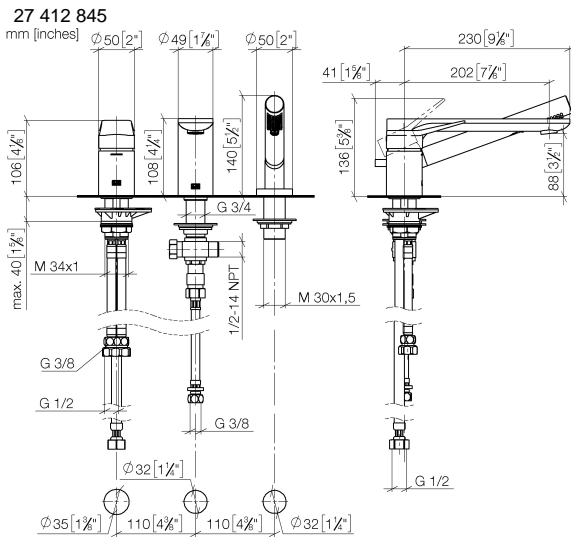

**LISSÉ Three-hole single-lever bath mixer for bath rim or tile edge installation -  
Chrome**

LISSÉ

27 412 845

- spout: circular, air-enriched flow
- max. flow 16.9 l/min at 3 bar flow pressure
- Hand shower: COMPACT RAIN, max. flow rate 6.8 l/min (at 3 bar)
- complete hand shower set with anti-scale system
- 200mm projection
- automatic bath/shower diverter
- height of mixer 141 mm
- height up to aerator 88 mm
- hole diameter spout 32 mm
- hole diameter single-lever mixer 35 mm
- hole diameter for complete hand shower set 32 mm
- rosette for complete hand shower set Ø 50mm
- metal shower hose 1750mm with integrated anti-twist protection

**Recommended miscellaneous**

**Perfecto installation kit -** 12 614 970 90

**Recommended miscellaneous**

**Decorative caps for Perfecto -** 12 801 970-00  
**Chrome**  
• 1 pair

**Flow rate chart**

**Certificates**

IAPMO\_4976 (5). Belgaqua\_19\_80\_27. LGA\_29731.

Belgaqua\_24-008-27\_4.

27 412 845

**Spare parts list**

No.	Item Number	Name	Quantity used	Delivery time
1	29 300 845-00	connection	1	60
2	13 512 845-00	spout	1	60
3	27 702 979-00	Hand shower set for bath rim or tile edge installation - Chrome	1	10
4	90 24 03 168 00 90	nipple	1	2
5	12 502 970 90	High pressure hose 1/2" x 1/2" x 400 mm -	1	2