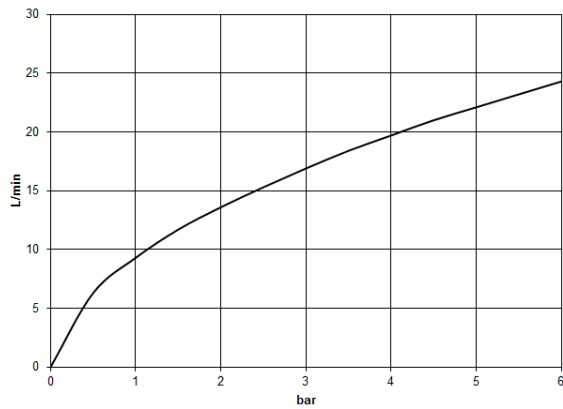

Certificates

IAPMO_4976 (5). Belgaqua_19_80_27. LGA_29731.

Belgaqua_24-008-27_4.