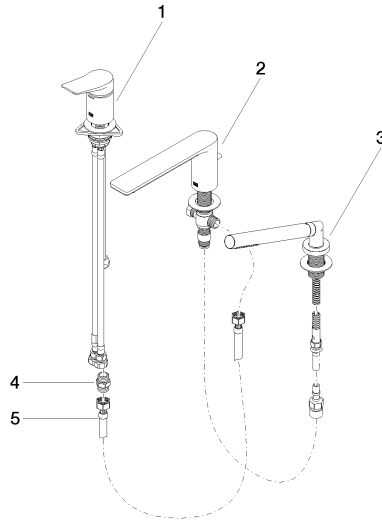

**LISSÉ Three-hole single-lever bath mixer for bath rim or tile edge installation -  
Chrome**

LISSÉ

27 412 845

- spout: circular, air-enriched flow
- max. flow 16.9 l/min at 3 bar flow pressure
- Hand shower: COMPACT RAIN, max. flow rate 6.8 l/min (at 3 bar)
- complete hand shower set with anti-scale system
- 200mm projection
- automatic bath/shower diverter
- height of mixer 141 mm
- height up to aerator 88 mm
- hole diameter spout 32 mm
- hole diameter single-lever mixer 35 mm
- hole diameter for complete hand shower set 32 mm
- rosette for complete hand shower set Ø 50mm
- metal shower hose 1750mm with integrated anti-twist protection

**Recommended miscellaneous**

**Perfecto installation kit -** 12 614 970 90

**Recommended miscellaneous**

**Decorative caps for Perfecto -** 12 801 970-00  
**Chrome**  
• 1 pair

**Flow rate chart**

**Certificates**

IAPMO\_4976 (5). Belgaqua\_19\_80\_27. LGA\_29731.

Belgaqua\_24-008-27\_4.

27 412 845

**Spare parts list**

No.	Item Number	Name	Quantity used	Delivery time
1	29 300 845-00	connection	1	60
2	13 512 845-00	spout	1	60
3	27 702 979-00	Hand shower set for bath rim or tile edge installation - Chrome	1	10
4	90 24 03 168 00 90	nipple	1	2
5	12 502 970 90	High pressure hose 1/2" x 1/2" x 400 mm -	1	2